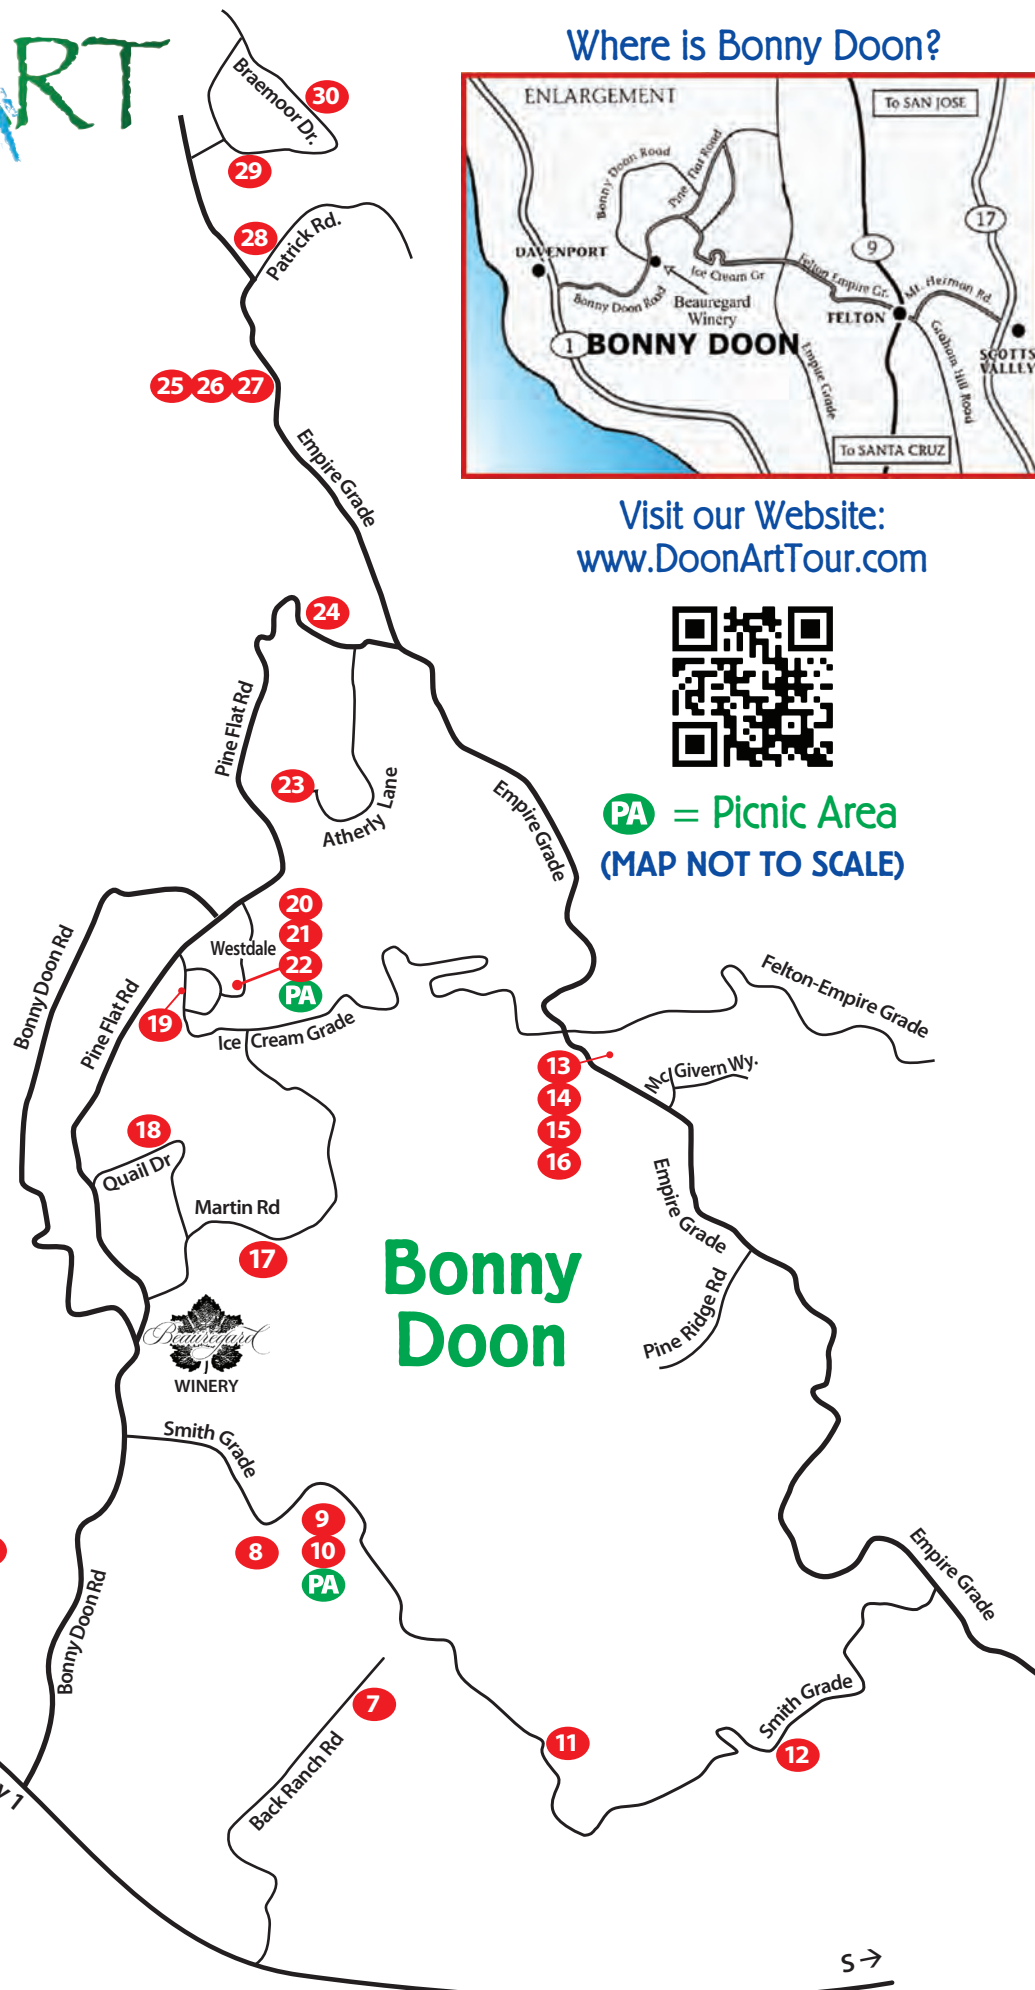

THANK YOU TO

FOR FOR YOUR SPONSORSHIP!